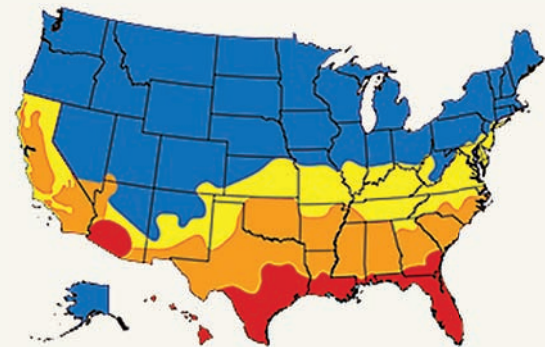

Energy Star® Qualifications

■ Northern Mostly Heating
■ South-Central Heating & Cooling
■ North-Central Heating & Cooling
■ Southern Mostly Cooling

Climate Zones - U.S.	U-Factor	SHGC
Northern**	≤0.30	Any
Northern**	≤0.31	≥0.35
Northern**	≤0.32	≥0.40
North-Central	≤0.30	≤0.40
South-Central	≤0.30	≤0.25
Southern	≤0.40	≤0.25

ENERGY STAR Residential Windows Version 6.0 specification, effective 1/1/15; **Northern Zone prescriptive, effective 1/1/16.

You may qualify for a Tax Credit when you replace your existing windows. For more information, go to energystar.gov.

For information about measuring and installing new Krestmark windows, visit our web site at krestmark.com

3950 Bastille Road, Suite 100 • Dallas, Texas 75212 • 214-237-5055 • 800.853.3593 • krestmark.com

Krestmark Industries, L.P. ©2016 VIN CAS 10.16