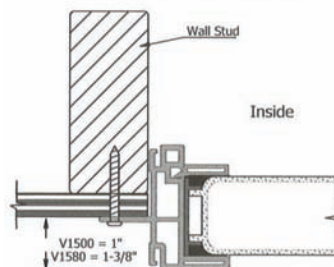

Additional Options

- Acrylic patterns Glacier Wave, Column, Sun Block™
- Acrylic Block sizes 6", 8", 9"
- Glass Block size 7"
- Custom sizes, radius shapes, circle tops
- Operating awning, arched top casements, single hungs and sliders

Failure to follow all the care and cleaning instructions will void all warranties

MODEL #	FRAME SIZE	BLOCK CONFIG
FB1111	11 X 11	1 X 1
FB1120	11 X 20	1 X 2
FB1129	11 X 29	1 X 3
FB1138	11 X 38	1 X 4
FB1147	11 X 47	1 X 5
FB1156	11 X 56	1 X 6
FB1165	11 X 65	1 X 7
FB1174	11 X 74	1 X 8
FB2011	20 X 11	2 X 1
FB2020	20 X 20	2 X 2
FB2029	20 X 29	2 X 3
FB2038	20 X 38	2 X 4
FB2047	20 X 47	2 X 5
FB2056	20 X 56	2 X 6
FB2065	20 X 65	2 X 7
FB2074	20 X 74	2 X 8
FB2911	29 X 11	3 X 1
FB2920	29 X 20	3 X 2
FB2929	29 X 29	3 X 3
FB2938	29 X 38	3 X 4
FB2947	29 X 47	3 X 5
FB2956	29 X 56	3 X 6
FB2965	29 X 65	3 X 7
FB2974	29 X 74	3 X 8
FB3811	38 X 11	4 X 1
FB3820	38 X 20	4 X 2
FB3829	38 X 29	4 X 3
FB3838	38 X 38	4 X 4
FB3847	38 X 47	4 X 5
FB3856	38 X 56	4 X 6
FB3865	38 X 65	4 X 7
FB3874	38 X 74	4 X 8
FB4711	47 X 11	5 X 1
FB4720	47 X 20	5 X 2
FB4729	47 X 29	5 X 3
FB4738	47 X 38	5 X 4
FB4747	47 X 47	5 X 5
FB4756	47 X 56	5 X 6
FB4765	47 X 65	5 X 7
FB4774	47 X 74	5 X 8
FB5611	56 X 11	6 X 1
FB5620	56 X 20	6 X 2
FB5629	56 X 29	6 X 3
FB5638	56 X 38	6 X 4
FB5647	56 X 47	6 X 5
FB5656	56 X 56	6 X 6
FB5665	56 X 65	6 X 7
FB5674	56 X 74	6 X 8
FB6511	65 X 11	7 X 1
FB6520	65 X 20	7 X 2
FB6529	65 X 29	7 X 3
FB6538	65 X 38	7 X 4
FB6547	65 X 47	7 X 5
FB6556	65 X 56	7 X 6
FB6565	65 X 65	7 X 7
FB6574	65 X 74	7 X 8
FB7411	74 X 11	8 X 1
FB7420	74 X 20	8 X 2
FB7429	74 X 29	8 X 3
FB7438	74 X 38	8 X 4
FB7447	74 X 47	8 X 5
FB7456	74 X 56	8 X 6
FB7465	74 X 65	8 X 7
FB7474	74 X 74	8 X 8

Specifications

ROUGH OPENING: ADD 1/2" TO FRAME SIZE FOR VINYL AND ALUMINUM

V1500 / V1580 Frame with 1 1/2" Acrylic Blocks
Overall Frame Depth - 2 3/8"

1 1/2" Standard Block Patterns:

Wave, Glacier

1 1/2" Energy-Efficient Upgrades: